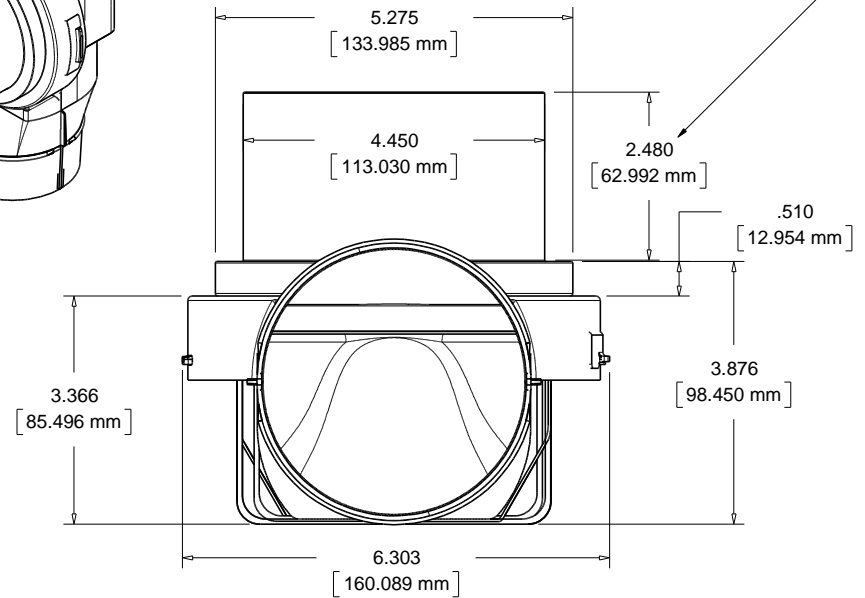

This is compressed dimension. Some of this length will be over your dryer's vent port. Extends to approx. 12.5"

MagVent

MV-90 Assembly Dimensions